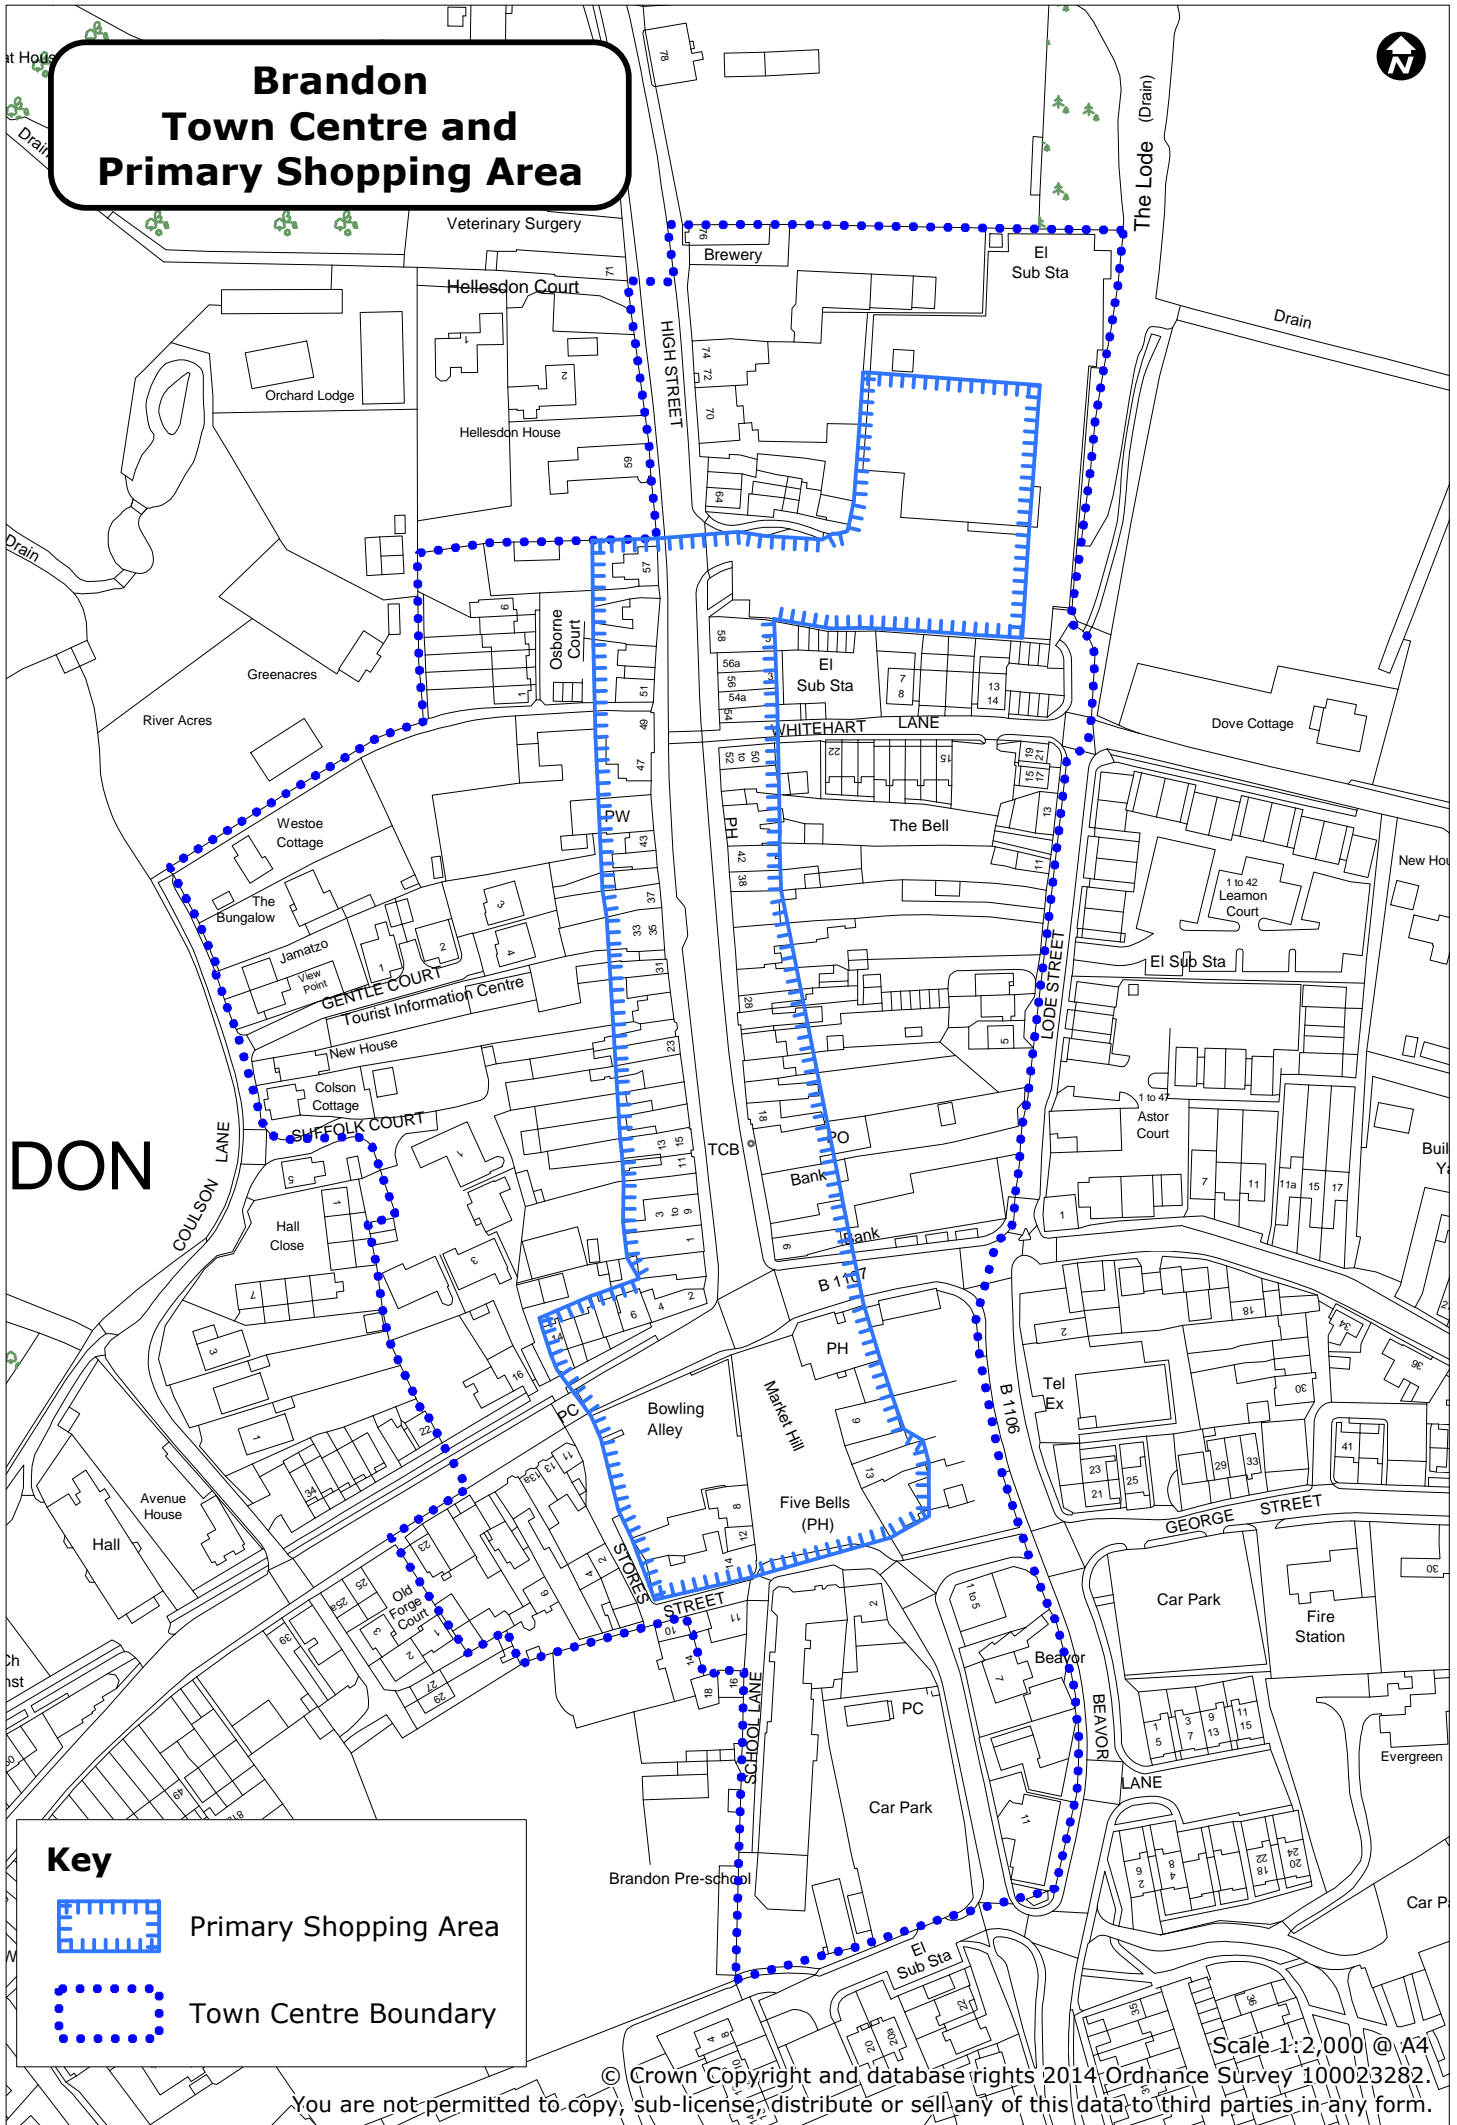

Brandon Town Centre and Primary Shopping Area

Key

-  Primary Shopping Area
-  Town Centre Boundary

Scale 1:2,000 @ A4